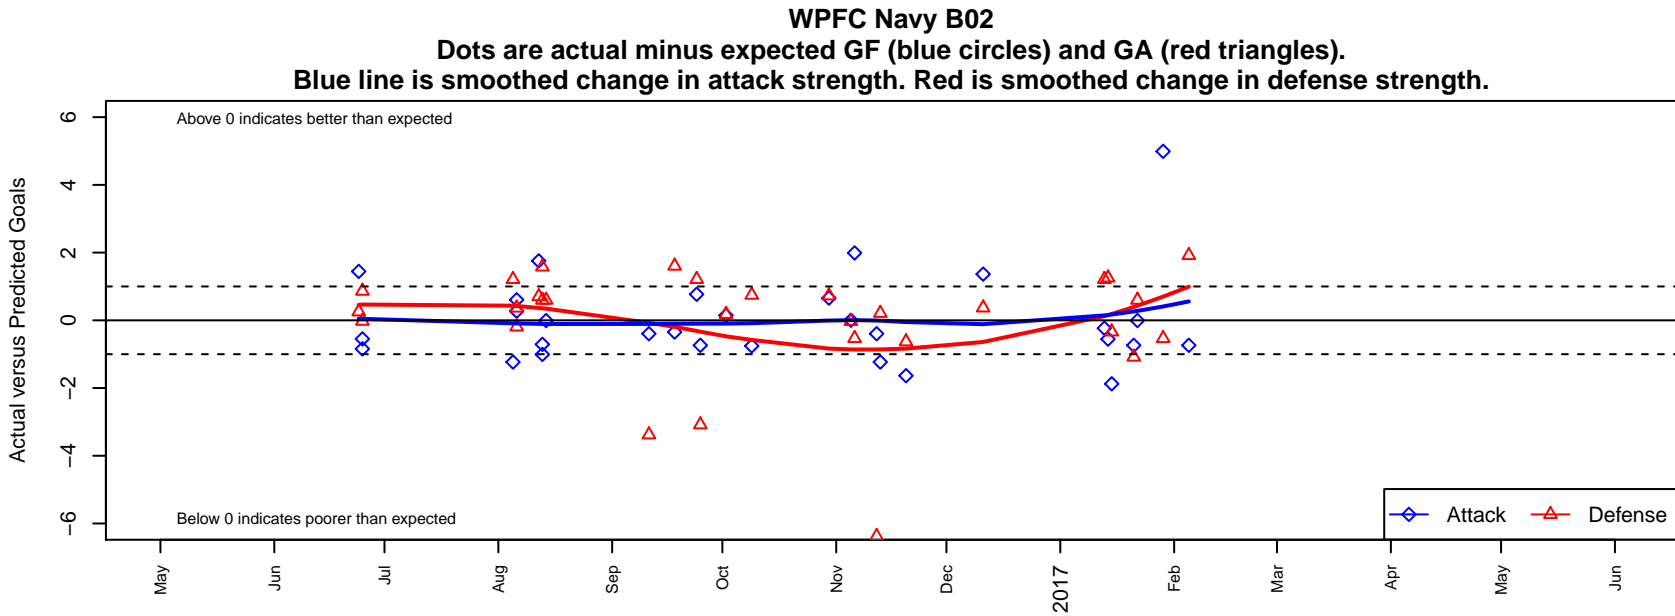

WPFC Navy B02

Washington Premier FC
 Tacoma, WA
 B02 total strength=1255
 attack=5.18 defense=4.51
 fall league = RCL B02 Div 4

alt names used:
 WPFC B02 Navy
 WPFC B02 Navy
 WPFC B02 Navy C
 WASHINGTON PREMIER FC WPFC B02 NAV
 WPFC B02 Navy
 WPFC B02 Navy C

**attack and defense variance (black dot)
relative to other teams
and top 10 in region**

**attack and defense rating
relative to others at age
and all opponents in last 13 months**

Performance relative to 13 month average