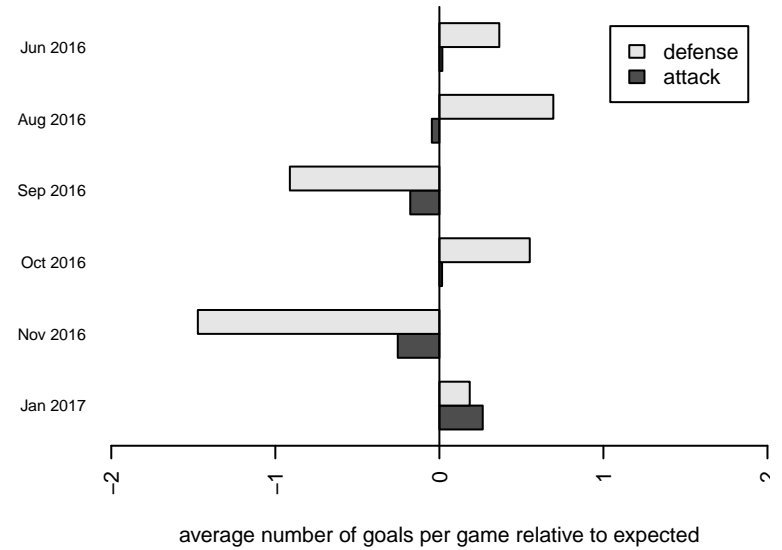

Performance relative to 13 month average