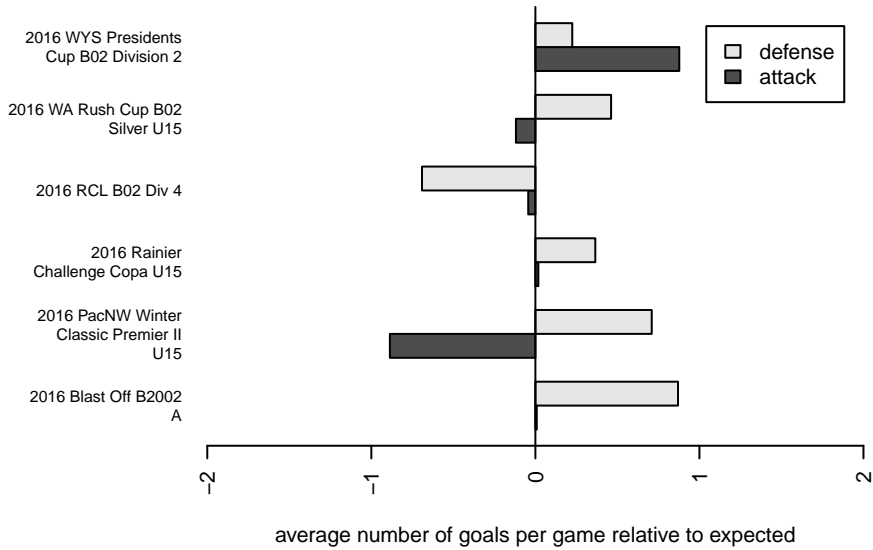

WPFC Navy B02

Washington Premier FC
 Tacoma, WA
 B02 total strength=1255
 attack=5.18 defense=4.51
 fall league = RCL B02 Div 4

alt names used:
 WPFC B02 Navy
 WPFC B02 Navy
 WPFC B02 Navy C
 WASHINGTON PREMIER FC WPFC B02 NAV
 WPFC B02 Navy
 WPFC B02 Navy C

Venues played:
 2016 Rainier Challenge Copa U15
 2016 WA Rush Cup B02 Silver U15
 2016 Blast Off B2002 A
 2016 RCL B02 Div 4
 2016 PacNW Winter Classic Premier II U15
 2016 WYS Presidents Cup B02 Division 2

**attack and defense variance (black dot)
relative to other teams
and top 10 in region**

**attack and defense rating
relative to others at age
and all opponents in last 13 months**

Performance relative to 13 month average