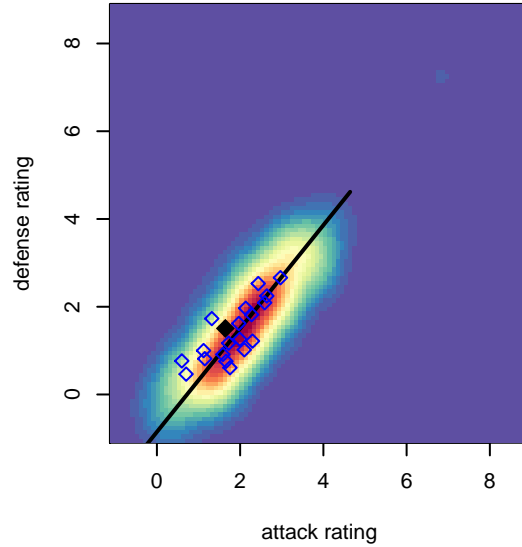

WPFC Navy B02

Washington Premier FC
 Tacoma, WA
 B02 total strength=1255
 attack=5.18 defense=4.51
 fall league = RCL B02 Div 4

alt names used:
 WPFC B02 Navy
 WPFC B02 Navy
 WPFC B02 Navy C
 WASHINGTON PREMIER FC WPFC B02 NAV
 WPFC B02 Navy
 WPFC B02 Navy C

**attack and defense variance (black dot)
relative to other teams
and top 10 in region**

**attack and defense rating
relative to others at age
and all opponents in last 13 months**

Performance relative to 13 month average