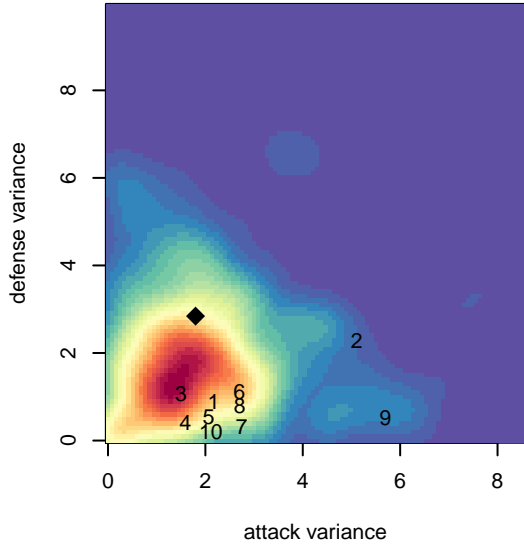

WPFC Navy B02

Washington Premier FC
 Tacoma, WA
 B02 total strength=1255
 attack=5.18 defense=4.51
 fall league = RCL B02 Div 4

alt names used:
 WPFC B02 Navy
 WPFC B02 Navy
 WPFC B02 Navy C
 WASHINGTON PREMIER FC WPFC B02 NAV
 WPFC B02 Navy
 WPFC B02 Navy C

**attack and defense variance (black dot)
relative to other teams
and top 10 in region**

**attack and defense rating
relative to others at age
and all opponents in last 13 months**

Performance relative to 13 month average