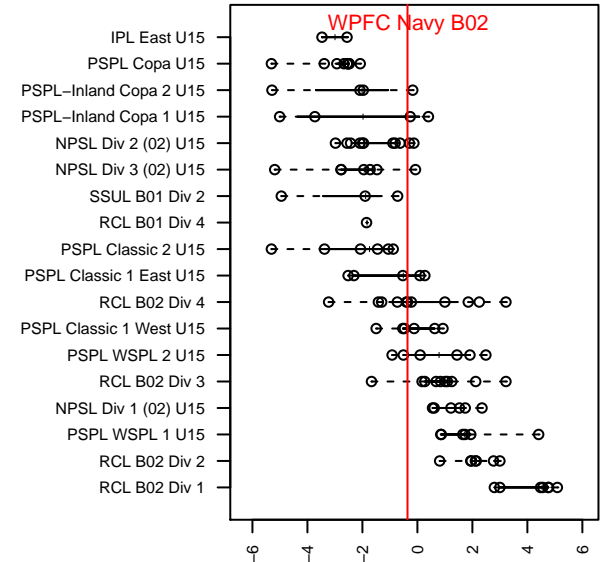

WPFC Navy B02

Washington Premier FC
 Tacoma, WA
 B02 total strength=1255
 attack=5.18 defense=4.51
 fall league = RCL B02 Div 4

alt names used:
 WPFC B02 Navy
 WPFC B02 Navy
 WPFC B02 Navy C
 WASHINGTON PREMIER FC WPFC B02 NAV
 WPFC B02 Navy
 WPFC B02 Navy C

Venues played:
 2016 Rainier Challenge Copa U15
 2016 WA Rush Cup B02 Silver U15
 2016 Blast Off B2002 A
 2016 RCL B02 Div 4
 2016 PacNW Winter Classic Premier II U15
 2016 WYS Presidents Cup B02 Division 2

**attack and defense variance (black dot)
relative to other teams
and top 10 in region**

**attack and defense rating
relative to others at age
and all opponents in last 13 months**

Performance relative to 13 month average